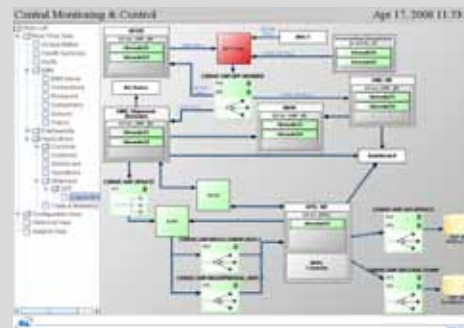

# Monitoring for TIBCO users

## RTView Packaged Monitors

TIBCO EMS Monitor

TIBCO BW Monitor

## RTView for TIBCO Monitor System

Platform for creation of custom monitoring applications

## RTView for TIBCO EMS Monitor

- Provides visibility into health-state of EMS
  - Built using RTView
    - All EMS Server dashboard (Heatmap, Grids)
    - History
    - Alerting
    - Browser or desktop deployment
  - Customized or extended through RTView