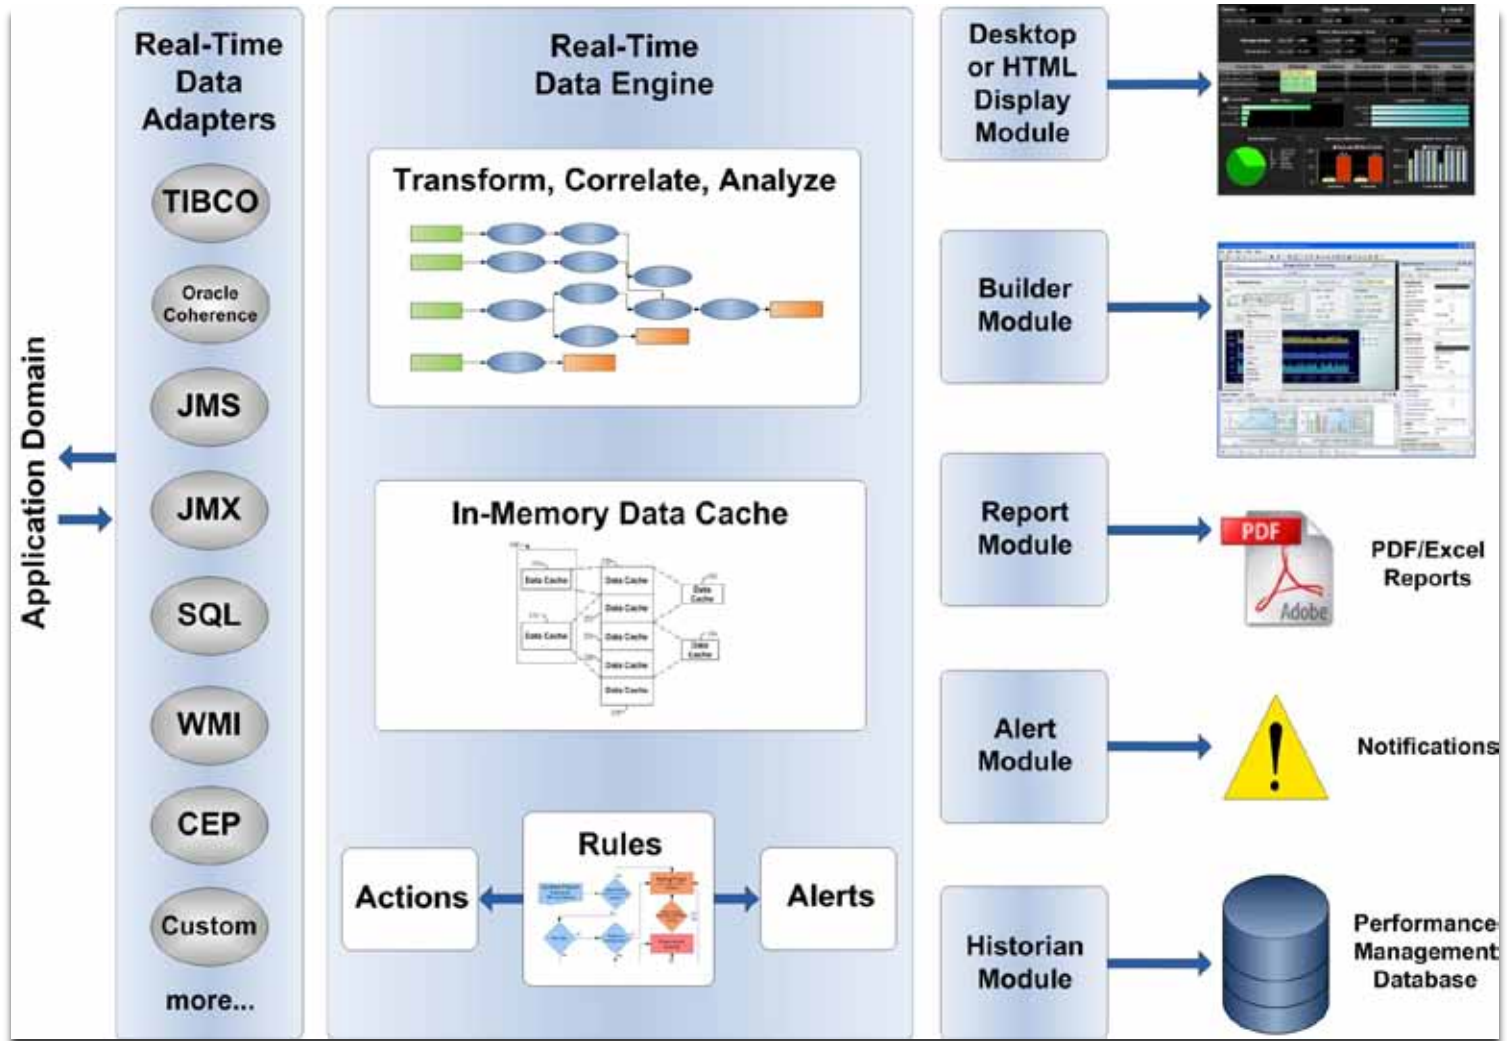

RTView - Architecture