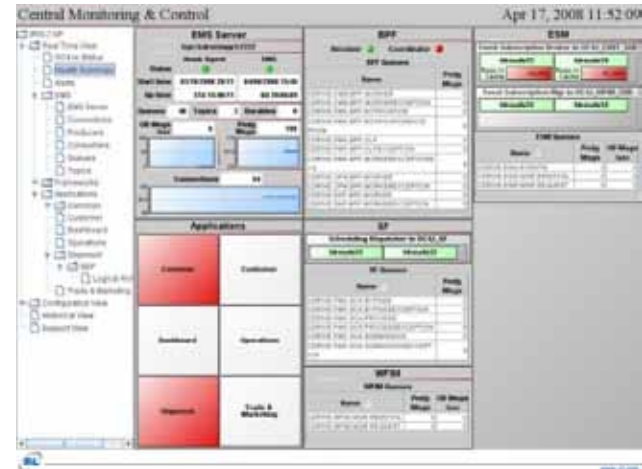

SL Corporation and TIBCO Relationship

- SL has been a TIBCO alliance partner since 2002
- TIBCO branded version of RTView introduced in June 2005