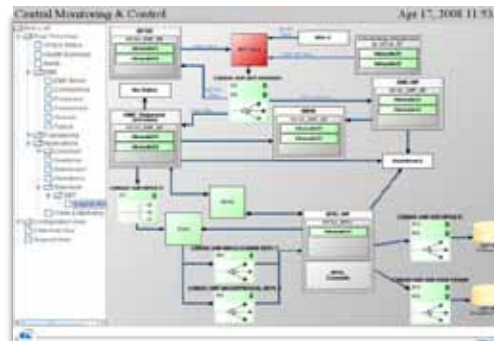

# RTView Builder

§ Modify existing displays or create new

§ WYSIWYG drag & drop from object palette

§ Specify properties and data sources from Object Property sheet

§ All Properties can be data-driven

# RTView for Application Performance Monitoring

Single Pane of Glass

User Experience

Applications & Infrastructure  
Retail Store Operations

Application-centric  
Web Server Farms

Application-centric  
Transportation & Logistics